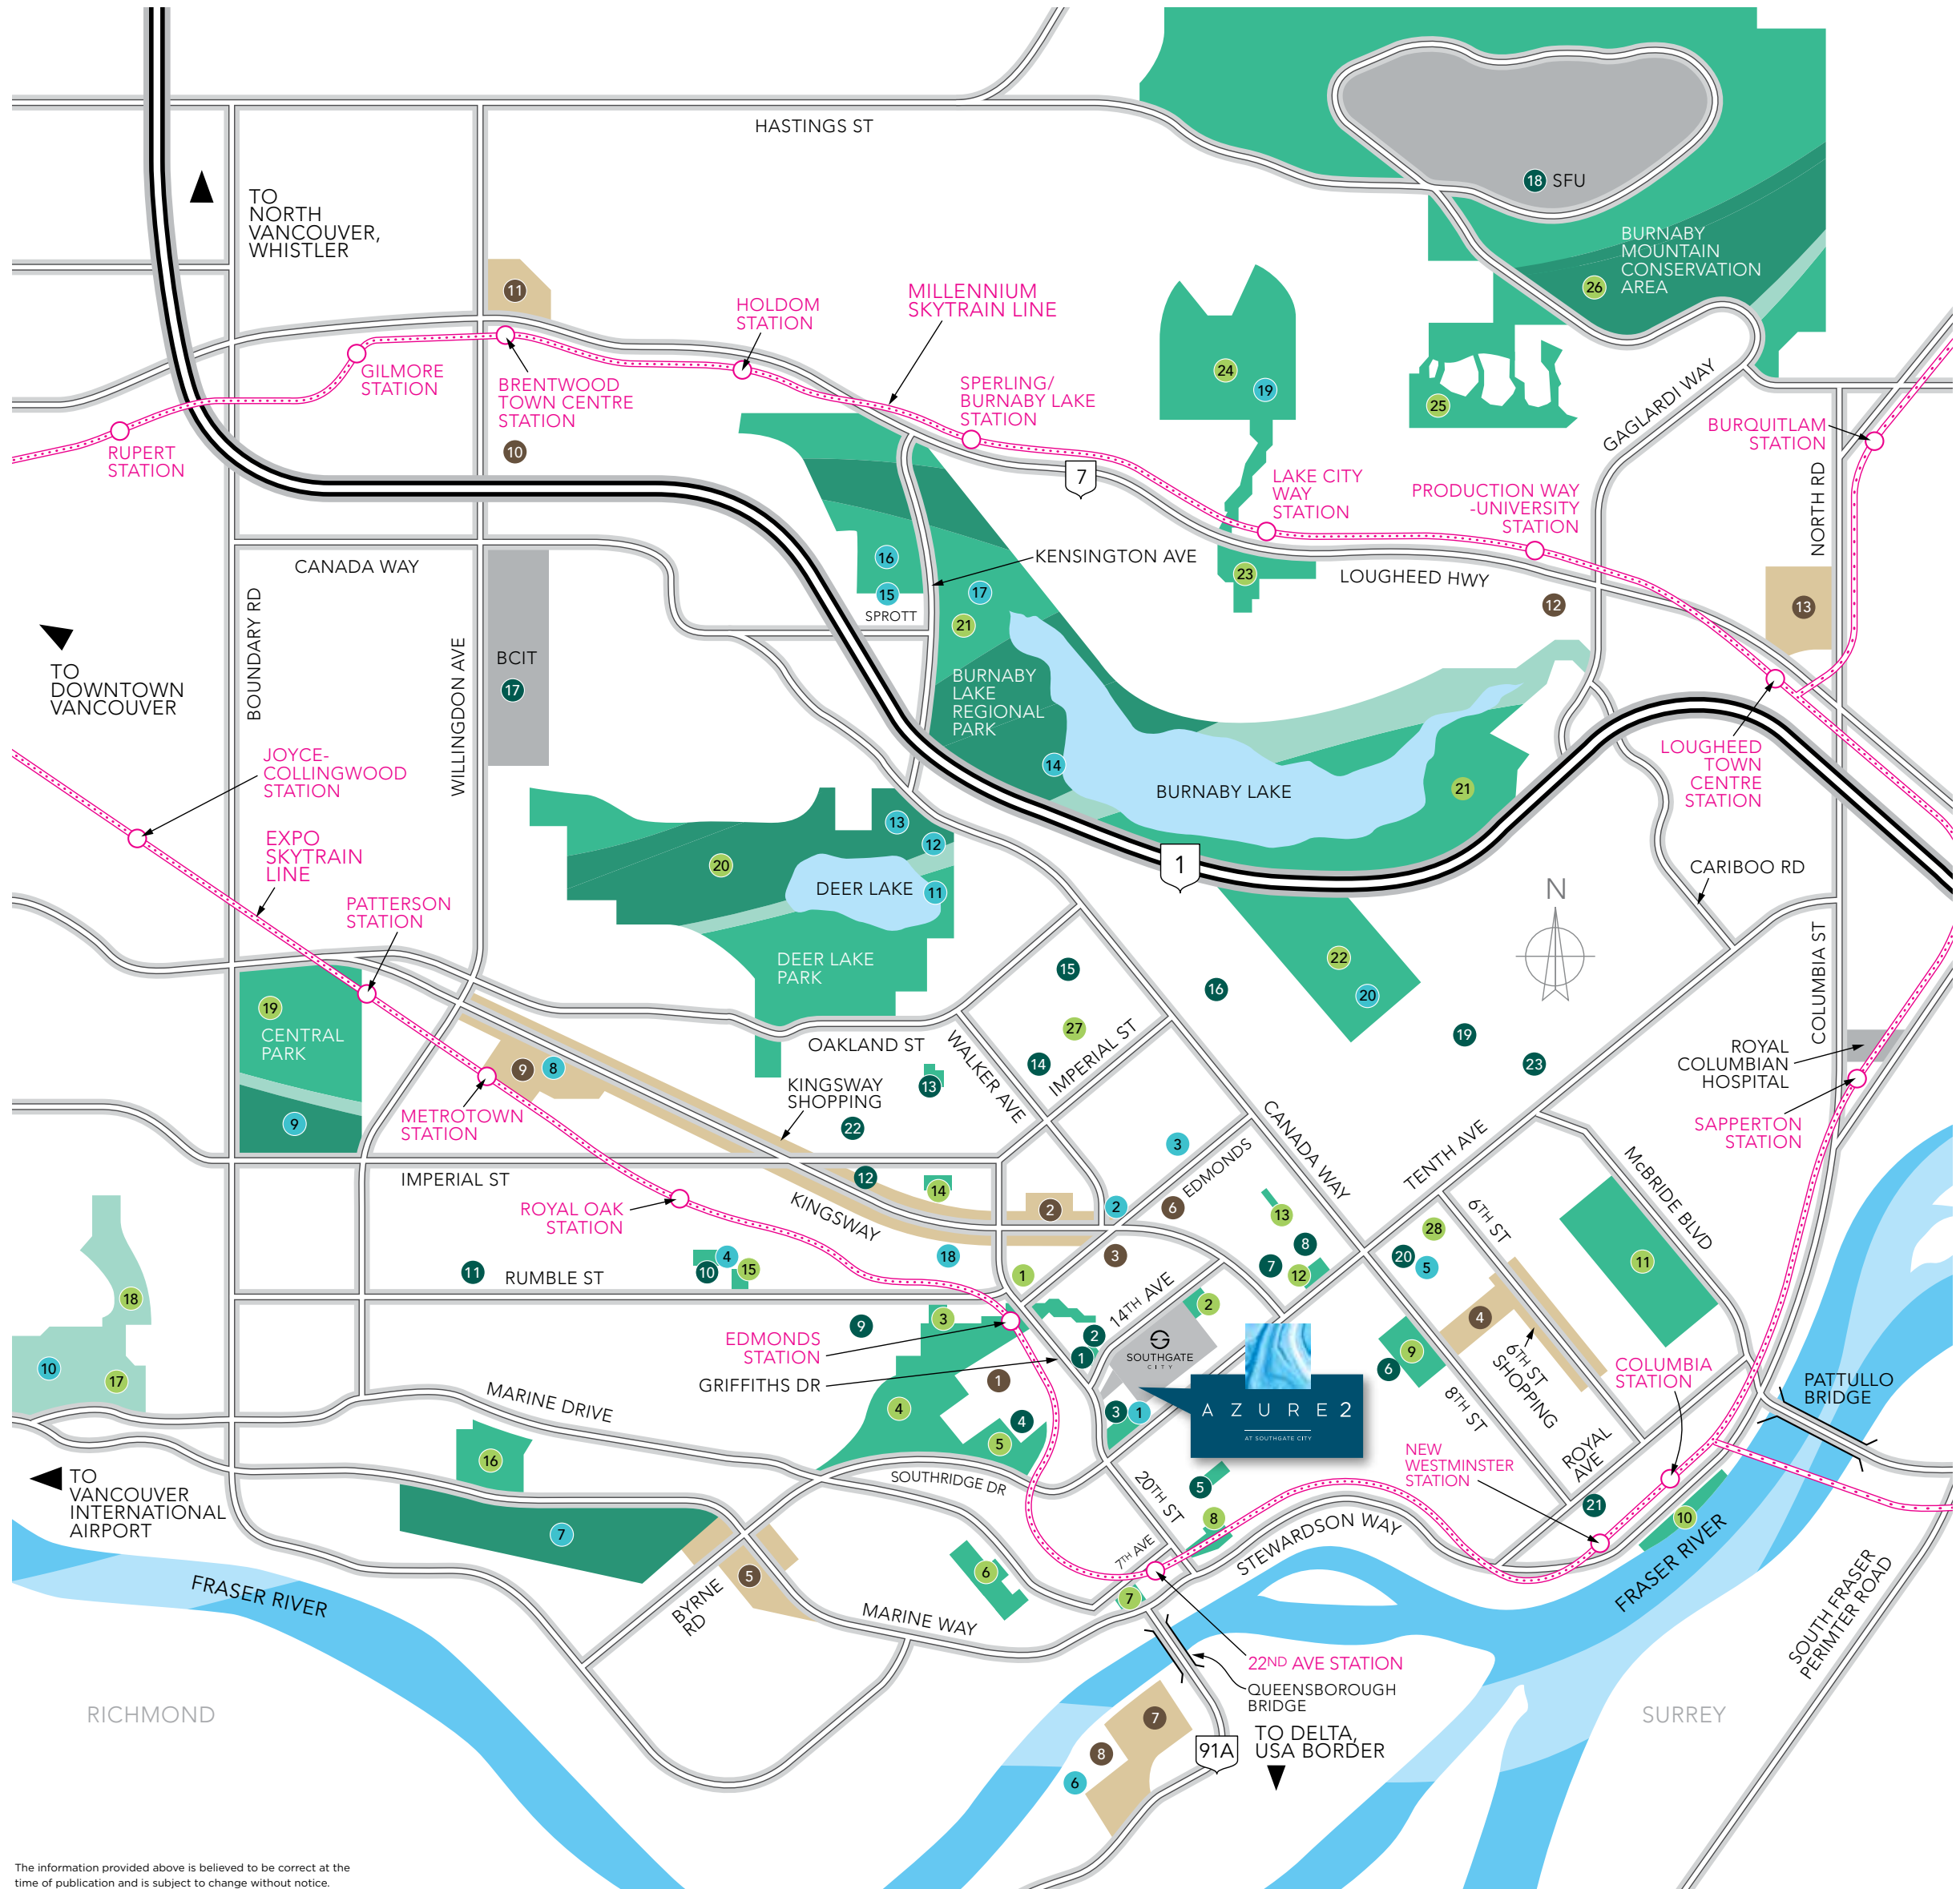

SHOPPING

1 Kim's Mart	6 Buy-Low Foods
2 Highgate Village - Save on Foods - Club16 Trevor Linden Fitness - Shoppers Drug Mart - Signature BC Liquor Store - Starbucks	7 Queensborough Landing - Walmart SuperCentre
3 Rona	8 Lowe's Home Improvement - Apple - Indigo - Coach - Disney Store - H&M - Hudson's Bay - Lululemon Athletica - Old Navy - Toys "R" Us
4 Royal City Centre - Save on Foods - Shoppers Drug Mart - Kin's Farm Market	9 Metropolis at Metrotown - Apple - Indigo - Coach - Disney Store - H&M - Hudson's Bay - Lululemon Athletica - Old Navy - Toys "R" Us
5 Marine Way Market & Big Bend Crossing - Michaels - HomeSense - PetSmart - Canadian Tire - Save on Foods - Kin's Farm Market	10 Costco
	11 Brentwood Town Centre
	12 Costco
	13 Lougheed Shopping Centre

ENTERTAINMENT AND RECREATION

1 Future South Burnaby Ice Rinks	12 Burnaby Village Museum
2 Burnaby Public Library: Tommy Douglas Branch	13 Shadbolt Centre for the Arts
3 Edmonds Community Centre	14 Burnaby Lake Rowing Pavilion
4 Michael J. Fox Theatre	15 Canlan Ice Sports
5 Massey Theatre	16 Burnaby Lake Sports Complex West
6 Starlight Casino	17 Bill Copeland Sports Centre
7 Riverway Golf Course	18 Nikkei National Museum & Cultural Centre
8 Cineplex Cinemas	19 Burnaby Mountain Golf Course & Driving Range
9 Central Park Pitch & Putt	20 Robert Burnaby Outdoor Pool
10 Fraserview Golf Course	
11 Deer Lake Boat Rentals	

The information provided above is believed to be correct at the time of publication and is subject to change without notice.