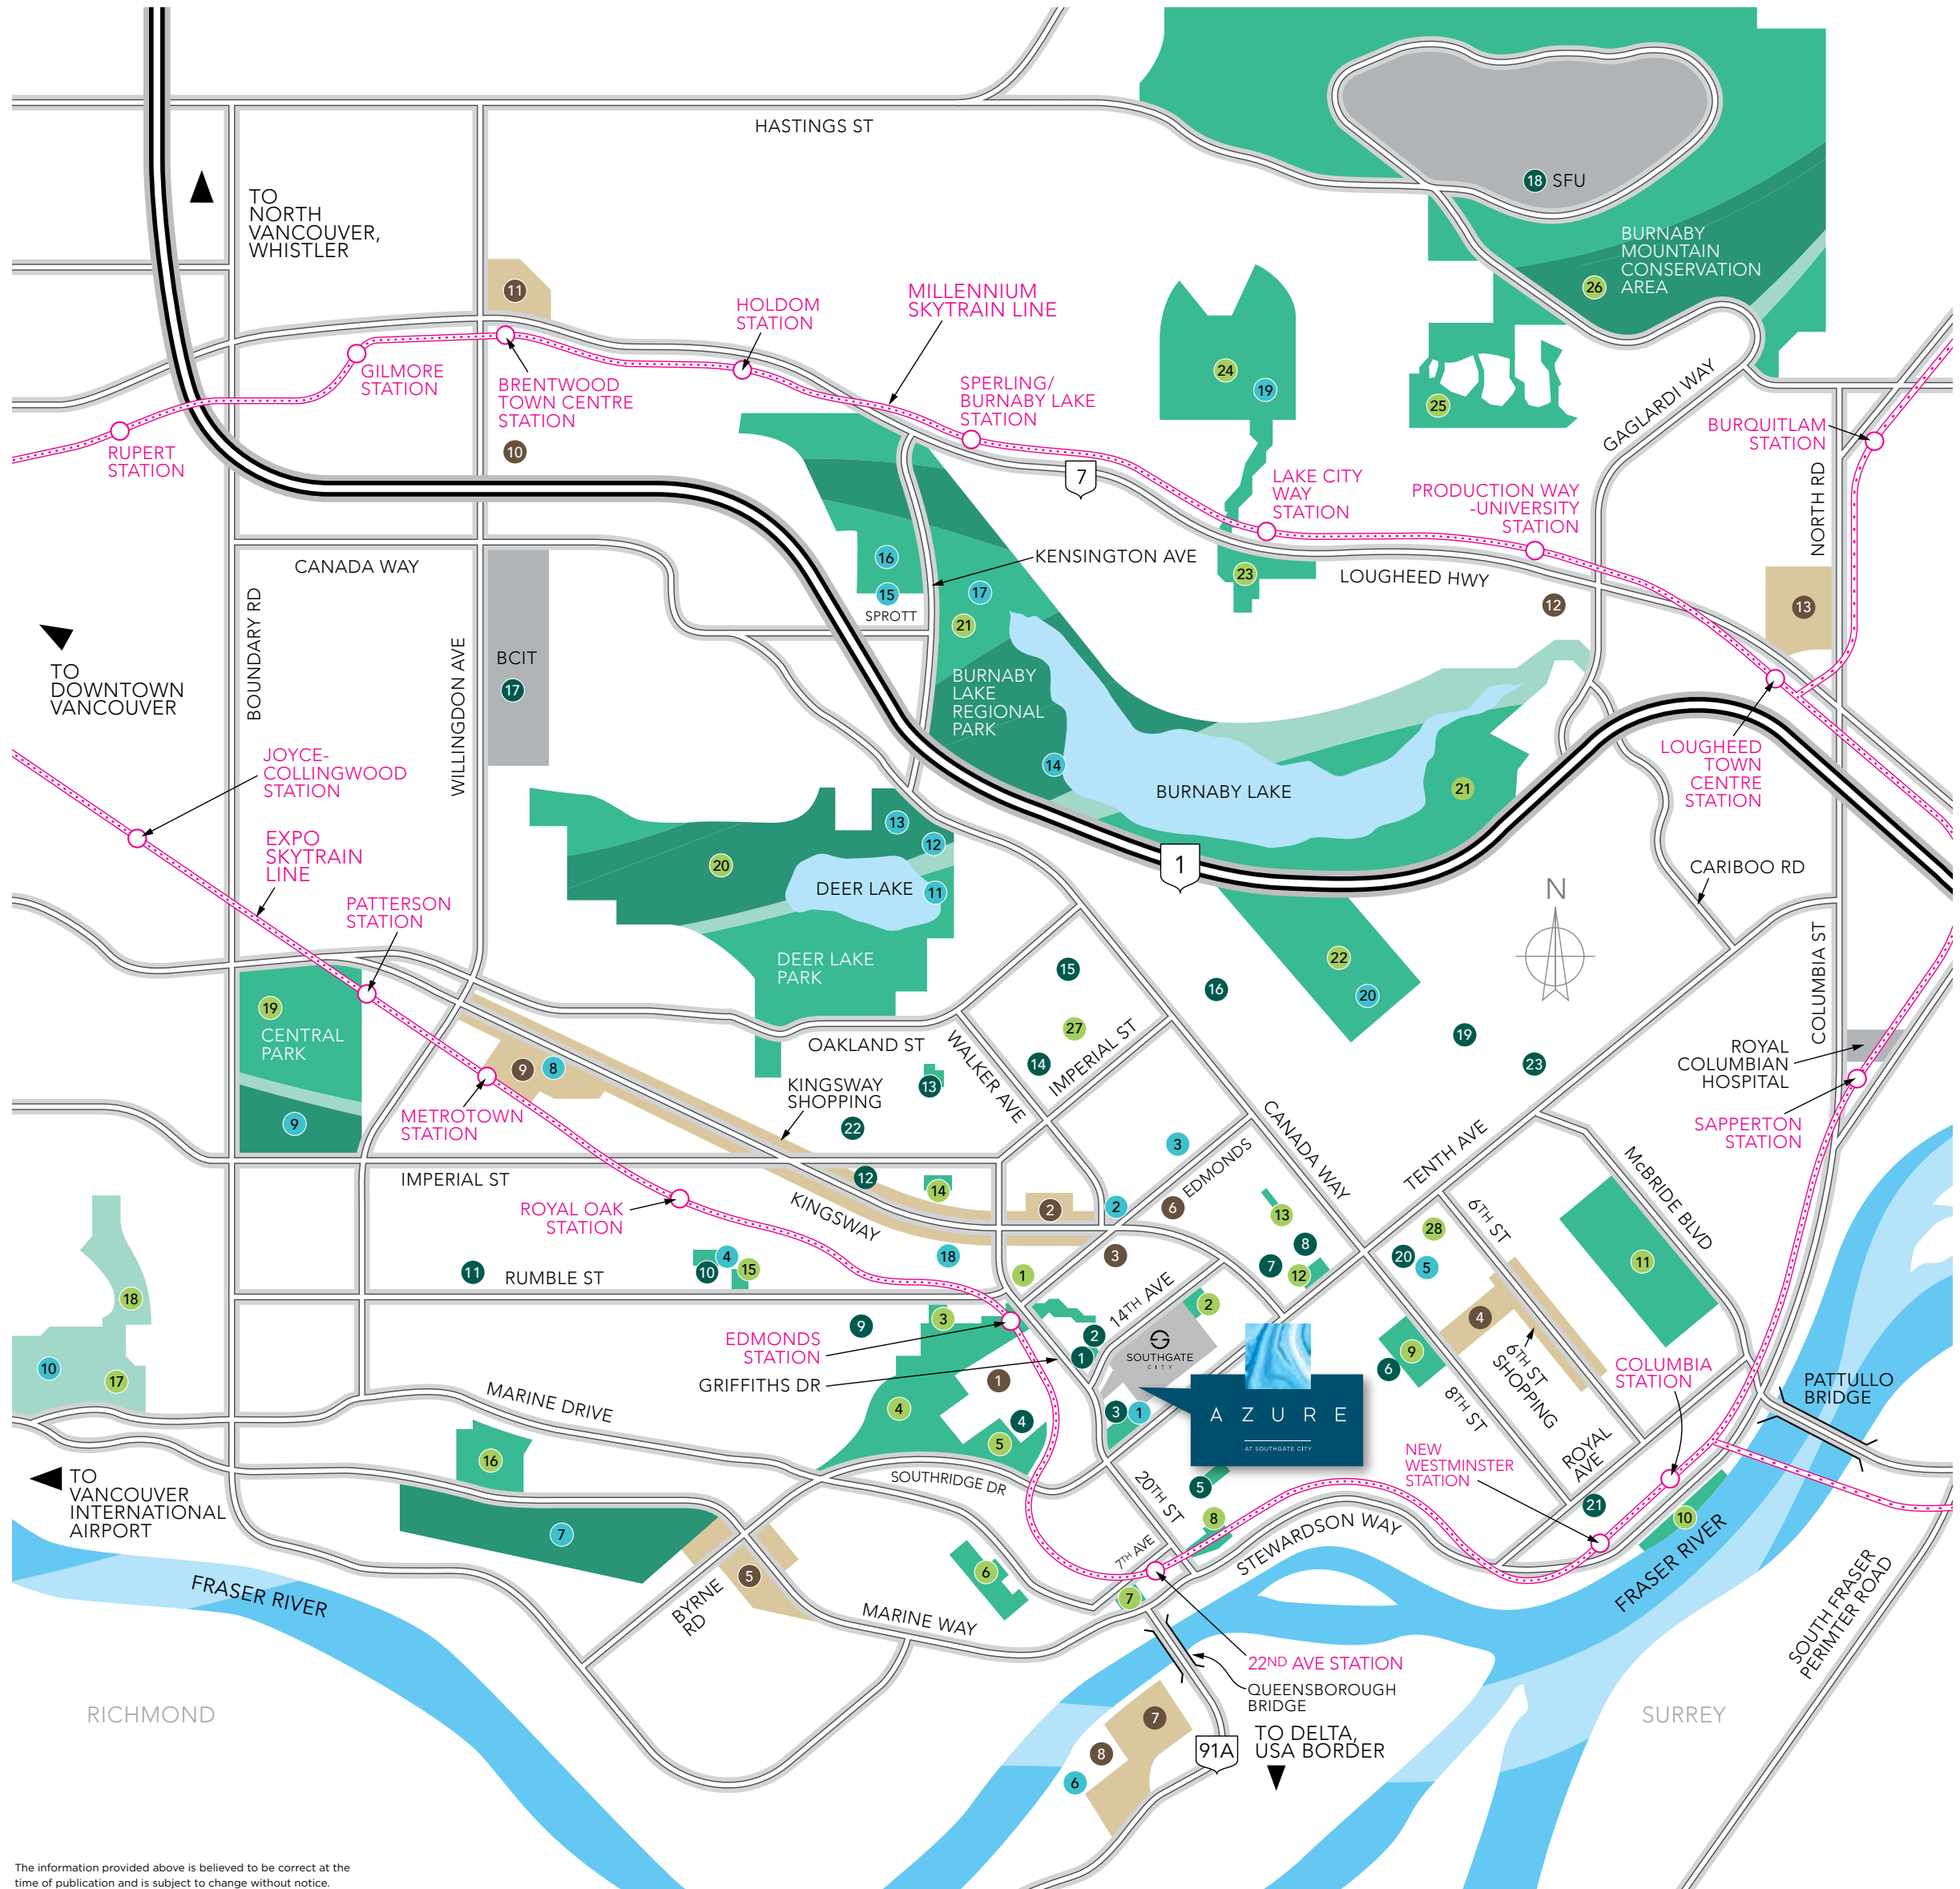

SHOPPING

1 Kim's Mart	6 Buy-Low Foods
2 Highgate Village - Save on Foods - Club16 Trevor Linden Fitness - Shoppers Drug Mart - Signature BC Liquor Store - Starbucks	7 Queensborough Landing - Walmart SuperCentre
3 Rona	8 Lowe's Home Improvement - Apple - Indigo - Coach - Disney Store - H&M - Hudson's Bay - Lululemon Athletica - Old Navy - Toys "R" Us
4 Royal City Centre - Save on Foods - Shoppers Drug Mart - Kin's Farm Market	9 Metropolis at Metrotown - Apple - Indigo - Coach - Disney Store - H&M - Hudson's Bay - Lululemon Athletica - Old Navy - Toys "R" Us
5 Marine Way Market & Big Bend Crossing - Michaels - HomeSense - PetSmart - Canadian Tire - Save on Foods - Kin's Farm Market	10 Costco
	11 Brentwood Town Centre
	12 Costco
	13 Lougheed Shopping Centre

ENTERTAINMENT AND RECREATION

1 Future South Burnaby Ice Rinks	12 Burnaby Village Museum
2 Burnaby Public Library: Tommy Douglas Branch	13 Shadbolt Centre for the Arts
3 Edmonds Community Centre	14 Burnaby Lake Rowing Pavilion
4 Michael J. Fox Theatre	15 Canlan Ice Sports
5 Massey Theatre	16 Burnaby Lake Sports Complex West
6 Starlight Casino	17 Bill Copeland Sports Centre
7 Riverway Golf Course	18 Nikkei National Museum & Cultural Centre
8 Cineplex Cinemas	19 Burnaby Mountain Golf Course & Driving Range
9 Central Park Pitch & Putt	20 Robert Burnaby Outdoor Pool
10 Fraserview Golf Course	
11 Deer Lake Boat Rentals	

The information provided above is believed to be correct at the time of publication and is subject to change without notice.